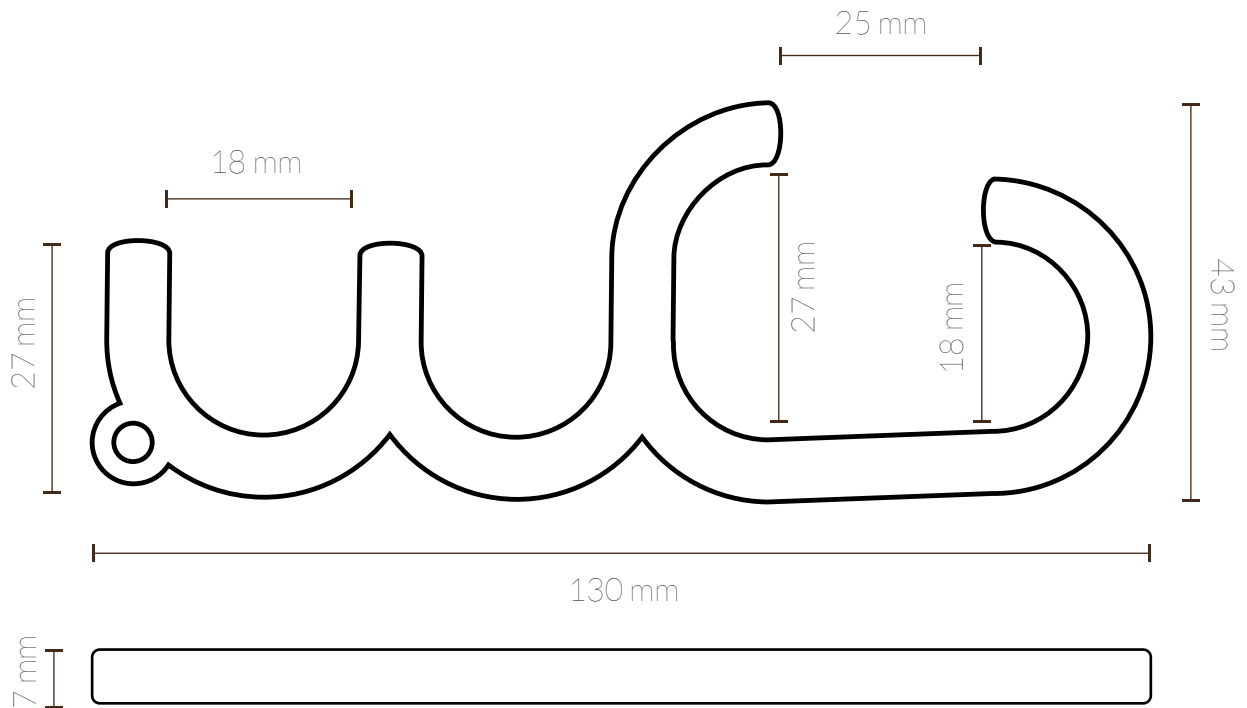

# W6 Design: PATOUCH

poids:	10 gr
dimensions:	130 mm x 43 mm x 7 mm
impression 3d:	FFF remplissage 30%
matière:	Copper 3D PLACTIVE AN <sup>1</sup>